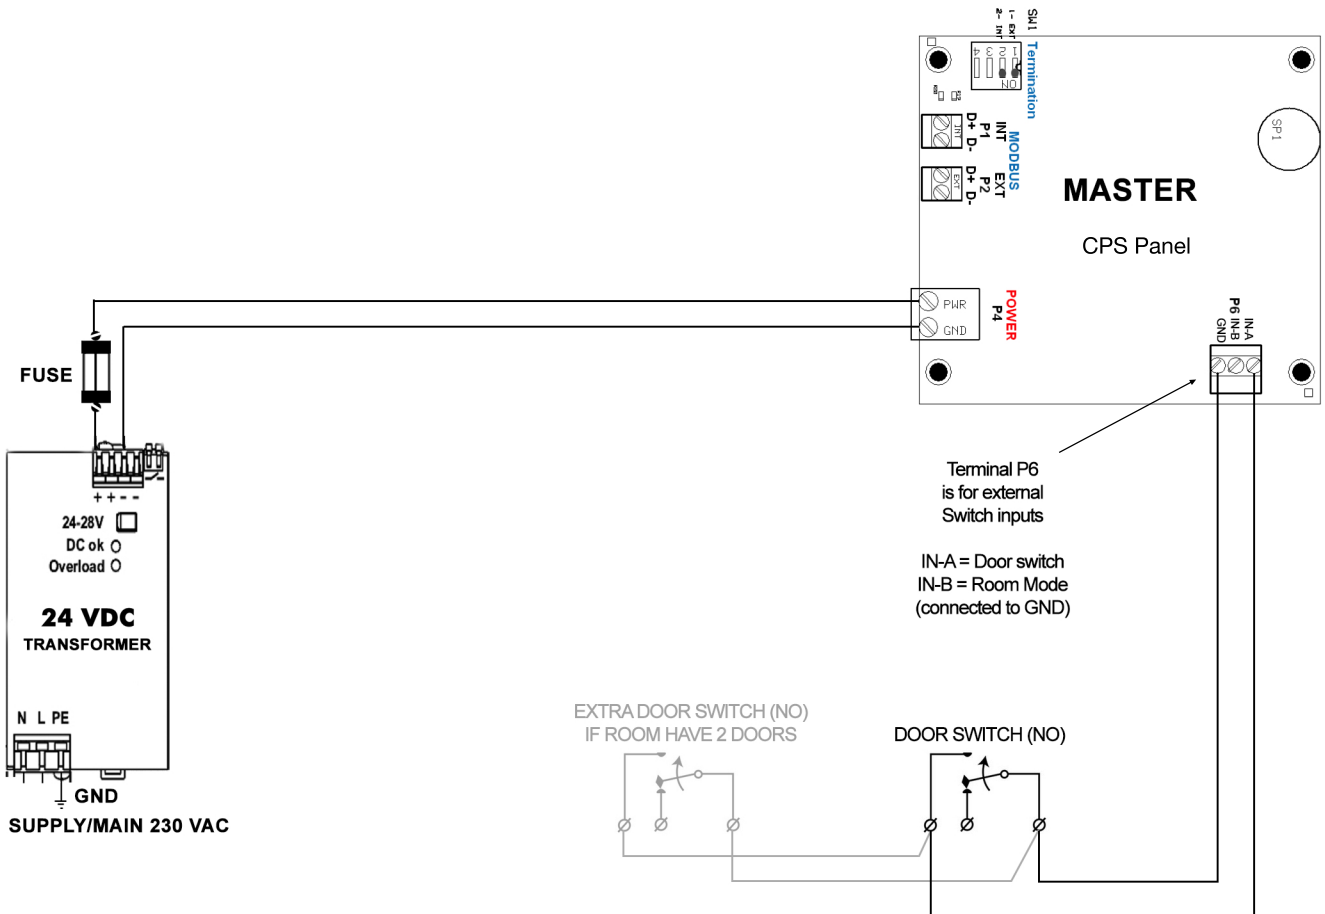

EXAMPLE ON DOOR SWITCH NO/NC

PSIDAC
Care is in the Air

By. Roger Sundberg

Rev. 1.0

Date 13/10-2020

Project CPS 6021
System CPS Master with Door-switches

Wiring Example: Door switches to a CPS-system